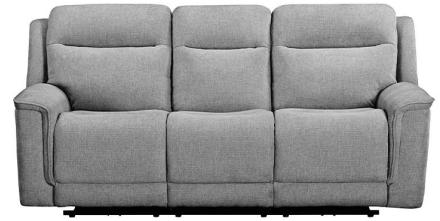

Badcock of South Florida & more[®] HOME FURNITURE

Bristol Grey Reclining Sofa & Console Loveseat

Short Description:

SKU: 446262

\$1,298.00

Exuding warmth and charm, the Bristol living room creates a welcoming space where family connections can thrive. The transitional sofa and loveseat showcase gentle, padded curves dressed in a sophisticated grey-colored woven fabric. With scoop seats and plush pillow arms, the Bristol offers an inviting comfort perfect for sinking in and unwinding. The plush seat backs ensure blissful moments of relaxation, while the reclining feature enhances your lounging experience. Additionally, the console loveseat, complete with cupholders, adds a practical touch for leisurely gatherings.