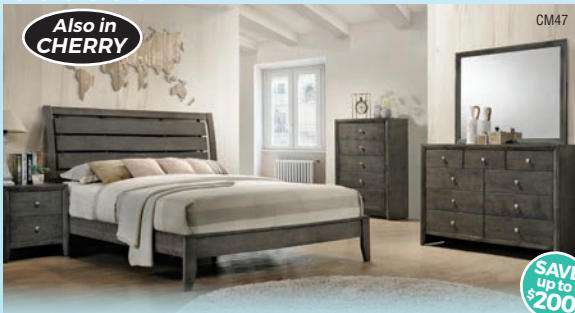

SAVE up to
$200

TWIN, FULL or QUEEN BED
$198

5-PC "SUMMIT" BEDROOM $498

Dresser, mirror, twin/full/queen headboard, footboard, and rails. Chest and nightstands available.